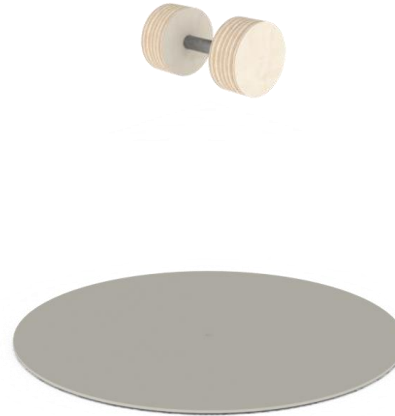

Oasis Divider
Flow AS

Oasis Divider
Flow S

Divider Dimensions

Note that dividers are a bit different sizes than in the Oasis "hut", so one can not make a "hut" out of these parts.

Spare parts

Dividers can be attached to each other with screw sets. The set includes the screw and the nut.

Feet for Oasis Divider screwed on the bottom of dividers.

Colours and materials

Birch Plywood

White Birch Plywood

Black Birch Plywood

Acrylic Cellular Board

The logo consists of the word "NAAVA" in a white, bold, sans-serif font. The letters are stylized, with the 'A's having a triangular shape. The background is a dark green, textured image of pine needles, with some needles in the foreground being sharper than others.