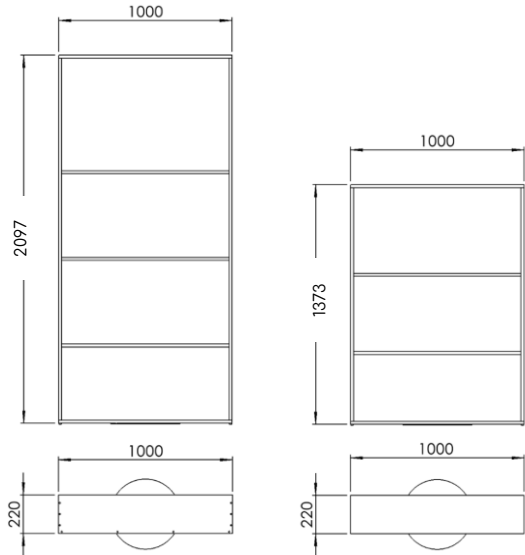

NAAVA

Oasis & Oasis Dividers

Naava Oasis

A space solution that opens a door to nature.

	2x3 m	3x3 m
Exterior dim.		
High	2430	2430
Width	2444	3444
Depth	2444	3444
Interior dim.		
High	2130	2130
Width	2000	3000
Depth	2000	3000

Naava Oasis Dividers

Oasis
Divider
One

Oasis Divider
One A

Oasis Divider
One AS

Oasis Divider
One ASC

Oasis Divider
One WS

Back Cover
Board

Oasis
Divider
Corner

Oasis Divider
Flow AS

Oasis Divider
Flow S

Divider Dimensions

Note that dividers are a bit different sizes than in the Oasis "hut", so one can not make a "hut" out of these parts.

Spare parts

Dividers can be attached to each other with screw sets. The set includes the screw and the nut.